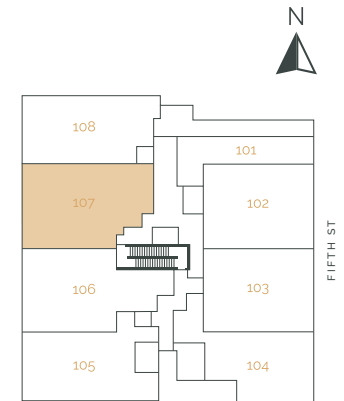

THE RISE
ON FIFTH

Suite 105 – 3 Bedroom

SUITE AREA: 1351 FT² | PATIO AREA: 99 FT²

THE RISE
ON FIFTH

Suite 106 – 3 Bedroom + Den

SUITE AREA: 1391 FT² | PATIO AREA: 196 FT²

THE RISE
ON FIFTH

Suite 107 – 3 Bedroom + Den

SUITE AREA: 1391 FT² | PATIO AREA: 196 FT²

THE RISE
ON FIFTH

Suite 108 – 3 Bedroom

SUITE AREA: 1301 FT² | PATIO AREA: 84 FT²