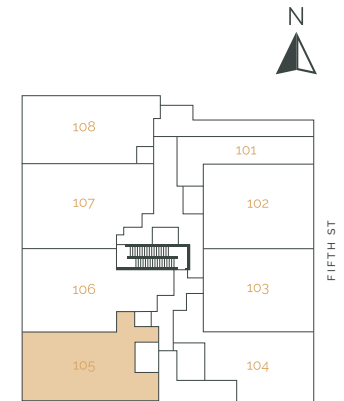

THE RISE
ON FIFTH

Suite 105 – 3 Bedroom

SUITE AREA: 1351 FT² | PATIO AREA: 99 FT²

THE RISE
ON FIFTH

Suite 106 – 3 Bedroom + Den

SUITE AREA: 1391 FT² | PATIO AREA: 196 FT²

THE RISE
ON FIFTH

Suite 107 – 3 Bedroom + Den

SUITE AREA: 1391 FT² | PATIO AREA: 196 FT²

THE RISE
ON FIFTH

Suite 108 – 3 Bedroom

SUITE AREA: 1301 FT² | PATIO AREA: 84 FT²