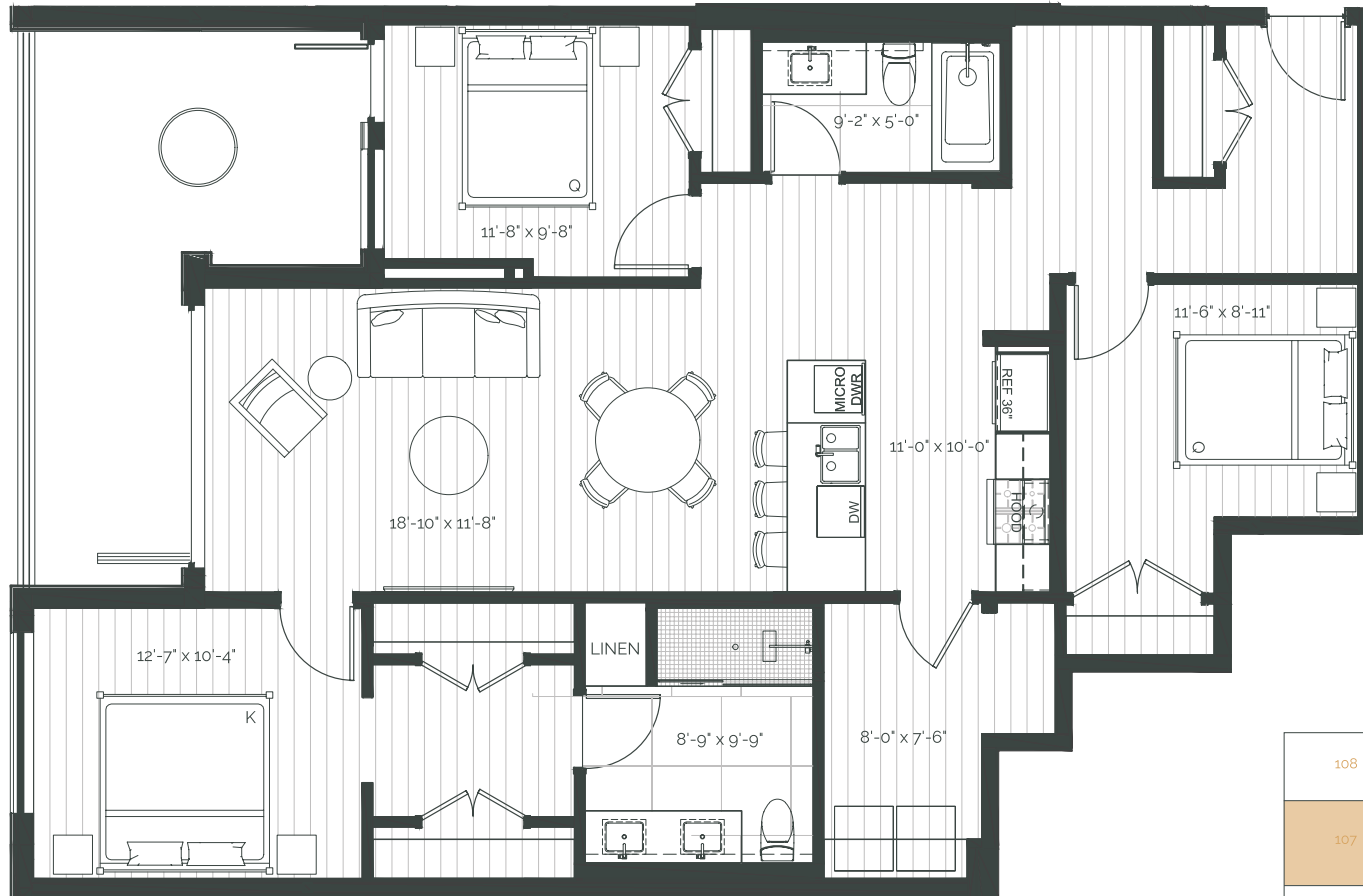

THE RISE
ON FIFTH

Suite 105 – 3 Bedroom

SUITE AREA: 1351 FT² | PATIO AREA: 99 FT²

THE RISE
ON FIFTH

Suite 106 – 3 Bedroom + Den

SUITE AREA: 1391 FT² | PATIO AREA: 196 FT²

THE RISE
ON FIFTH

Suite 107 – 3 Bedroom + Den

SUITE AREA: 1391 FT² | PATIO AREA: 196 FT²

THE RISE
ON FIFTH

Suite 108 – 3 Bedroom

SUITE AREA: 1301 FT² | PATIO AREA: 84 FT²