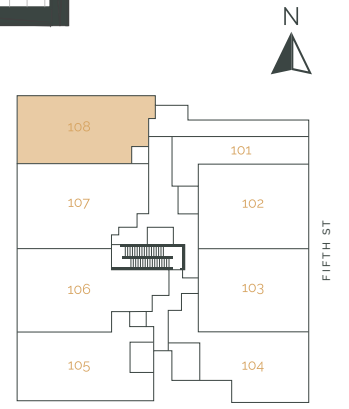

THE RISE
ON FIFTH

Suite 105 – 3 Bedroom

SUITE AREA: 1351 FT² | PATIO AREA: 99 FT²

THE RISE
ON FIFTH

Suite 106 – 3 Bedroom + Den

SUITE AREA: 1391 FT² | PATIO AREA: 196 FT²

THE RISE
ON FIFTH

Suite 107 – 3 Bedroom + Den

SUITE AREA: 1391 FT² | PATIO AREA: 196 FT²

THE RISE
ON FIFTH

Suite 108 – 3 Bedroom

SUITE AREA: 1301 FT² | PATIO AREA: 84 FT²