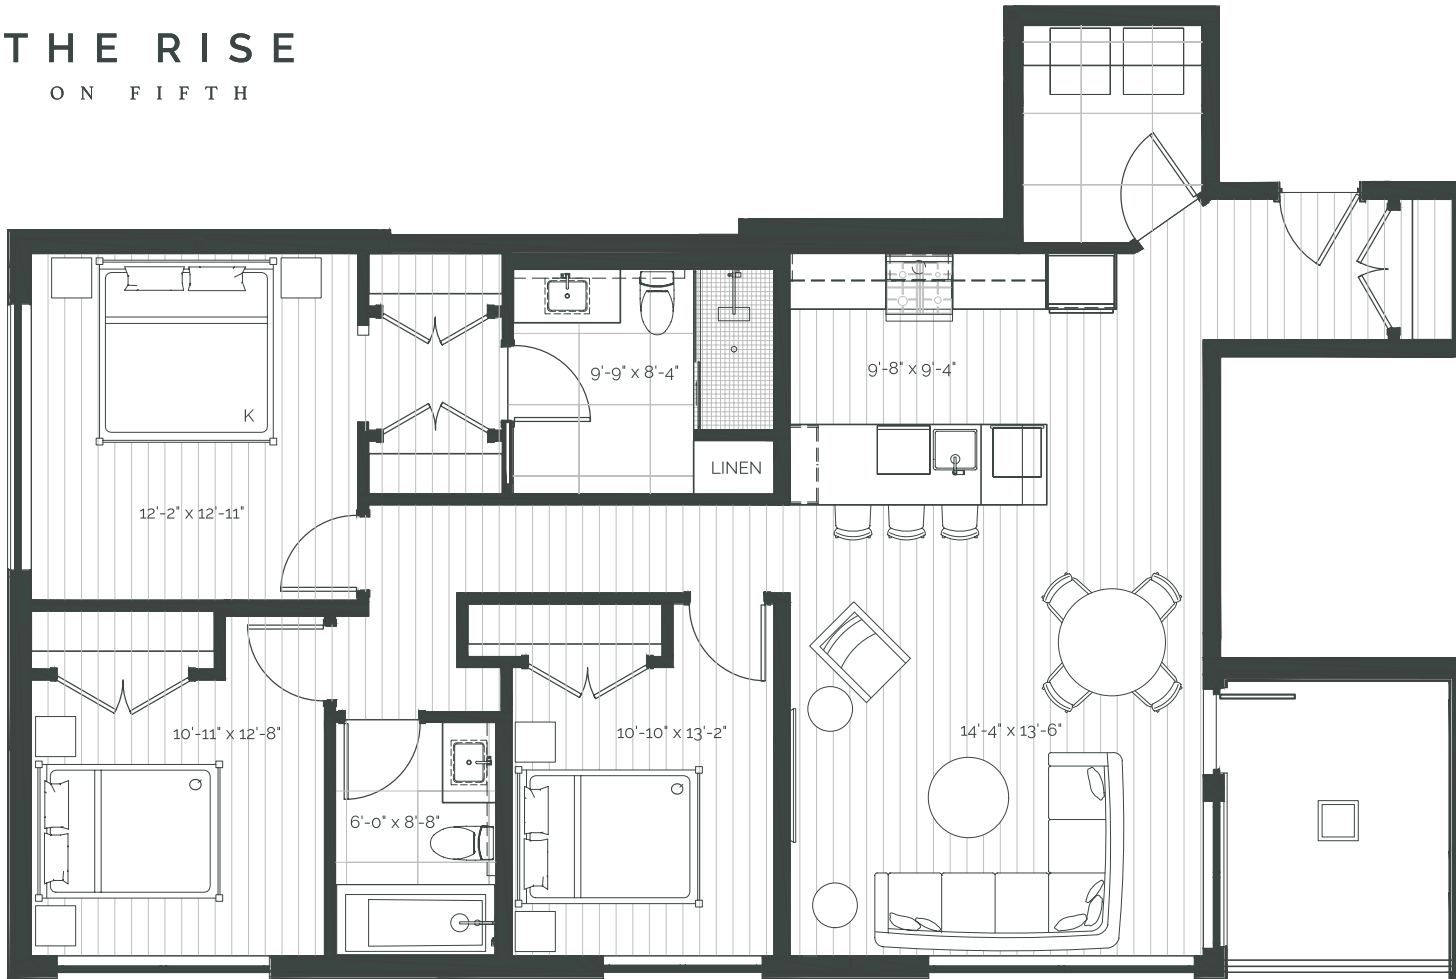

THE RISE
ON FIFTH

Suite 105 – 3 Bedroom

SUITE AREA: 1351 FT² | PATIO AREA: 99 FT²

THE RISE
ON FIFTH

Suite 106 – 3 Bedroom + Den

SUITE AREA: 1391 FT² | PATIO AREA: 196 FT²

THE RISE
ON FIFTH

Suite 107 – 3 Bedroom + Den

SUITE AREA: 1391 FT² | PATIO AREA: 196 FT²

THE RISE
ON FIFTH

Suite 108 – 3 Bedroom

SUITE AREA: 1301 FT² | PATIO AREA: 84 FT²