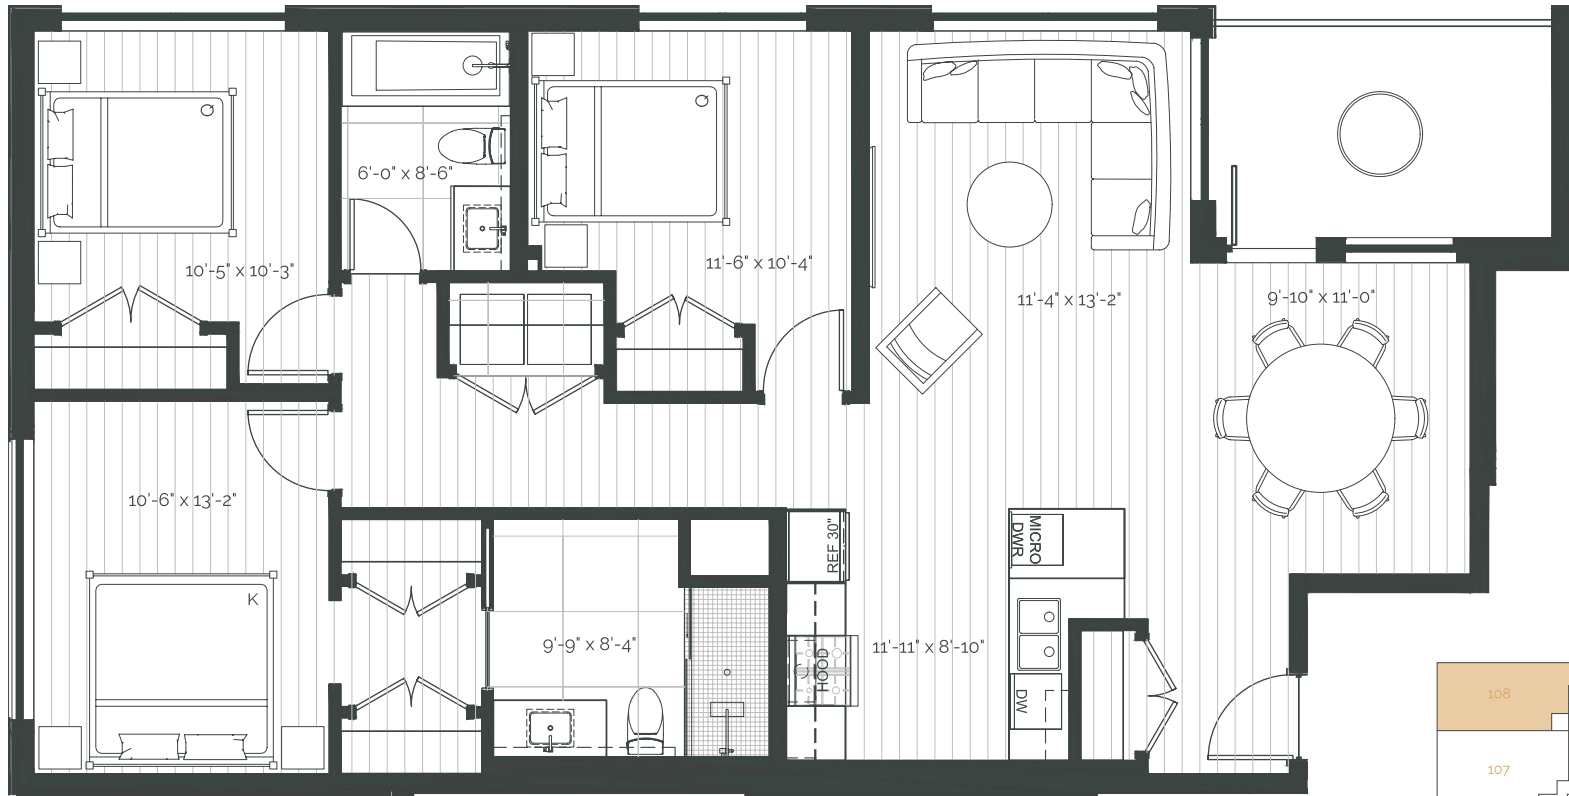

THE RISE
ON FIFTH

Suite 105 – 3 Bedroom

SUITE AREA: 1351 FT² | PATIO AREA: 99 FT²

THE RISE
ON FIFTH

Suite 106 – 3 Bedroom + Den

SUITE AREA: 1391 FT² | PATIO AREA: 196 FT²

THE RISE
ON FIFTH

Suite 107 – 3 Bedroom + Den

SUITE AREA: 1391 FT² | PATIO AREA: 196 FT²

THE RISE
ON FIFTH

Suite 108 – 3 Bedroom

SUITE AREA: 1301 FT² | PATIO AREA: 84 FT²