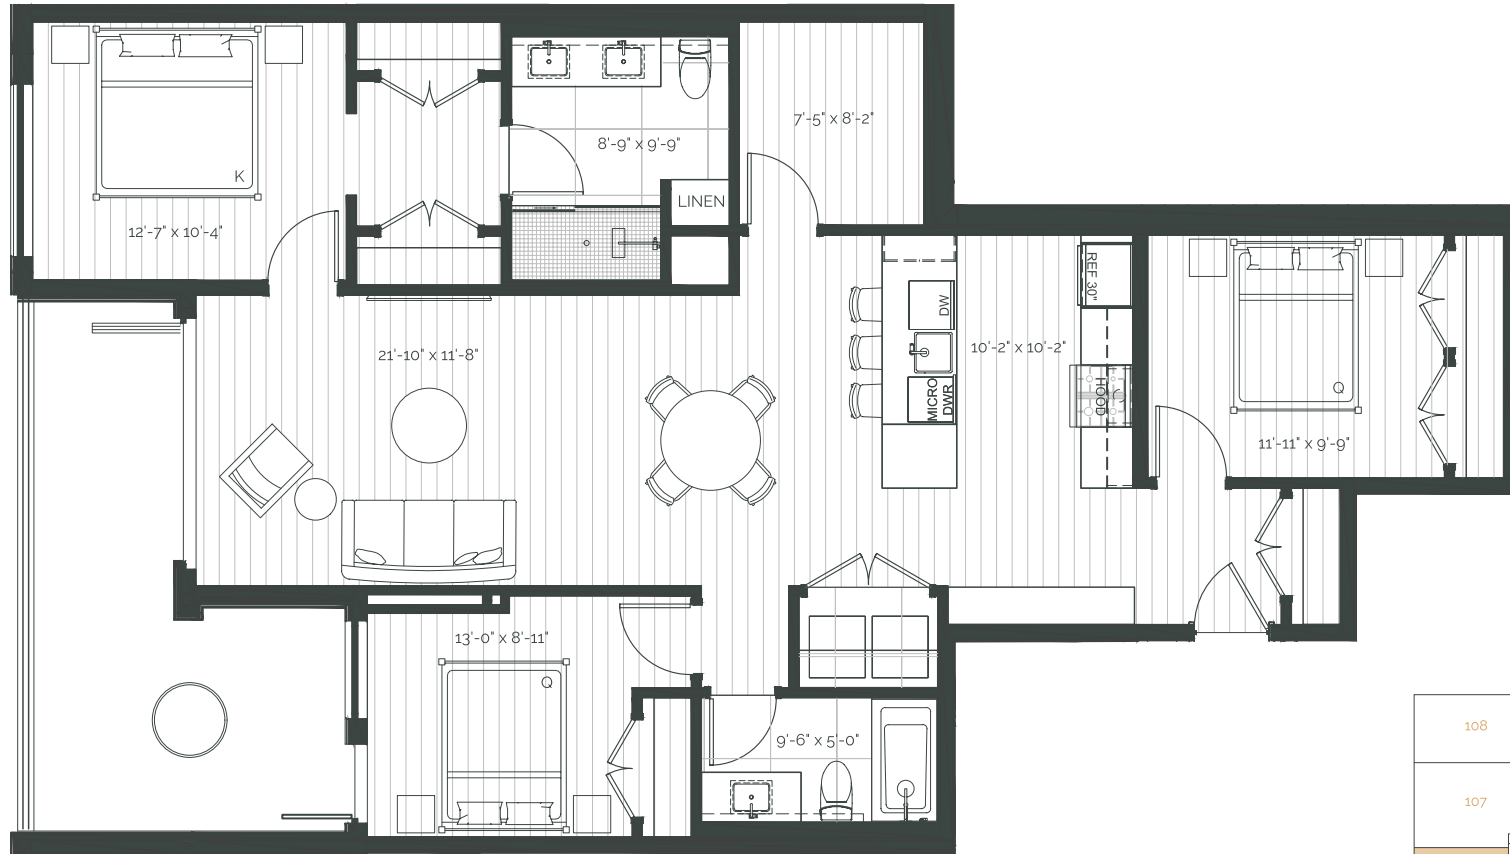

THE RISE
ON FIFTH

Suite 105 – 3 Bedroom

SUITE AREA: 1351 FT² | PATIO AREA: 99 FT²

THE RISE
ON FIFTH

Suite 106 – 3 Bedroom + Den

SUITE AREA: 1391 FT² | PATIO AREA: 196 FT²

THE RISE
ON FIFTH

Suite 107 – 3 Bedroom + Den

SUITE AREA: 1391 FT² | PATIO AREA: 196 FT²

THE RISE
ON FIFTH

Suite 108 – 3 Bedroom

SUITE AREA: 1301 FT² | PATIO AREA: 84 FT²