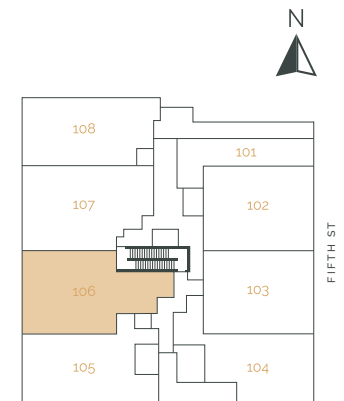

THE RISE
ON FIFTH

Suite 105 – 3 Bedroom

SUITE AREA: 1351 FT² | PATIO AREA: 99 FT²

THE RISE
ON FIFTH

Suite 106 – 3 Bedroom + Den

SUITE AREA: 1391 FT² | PATIO AREA: 196 FT²

THE RISE
ON FIFTH

Suite 107 – 3 Bedroom + Den

SUITE AREA: 1391 FT² | PATIO AREA: 196 FT²

THE RISE
ON FIFTH

Suite 108 – 3 Bedroom

SUITE AREA: 1301 FT² | PATIO AREA: 84 FT²