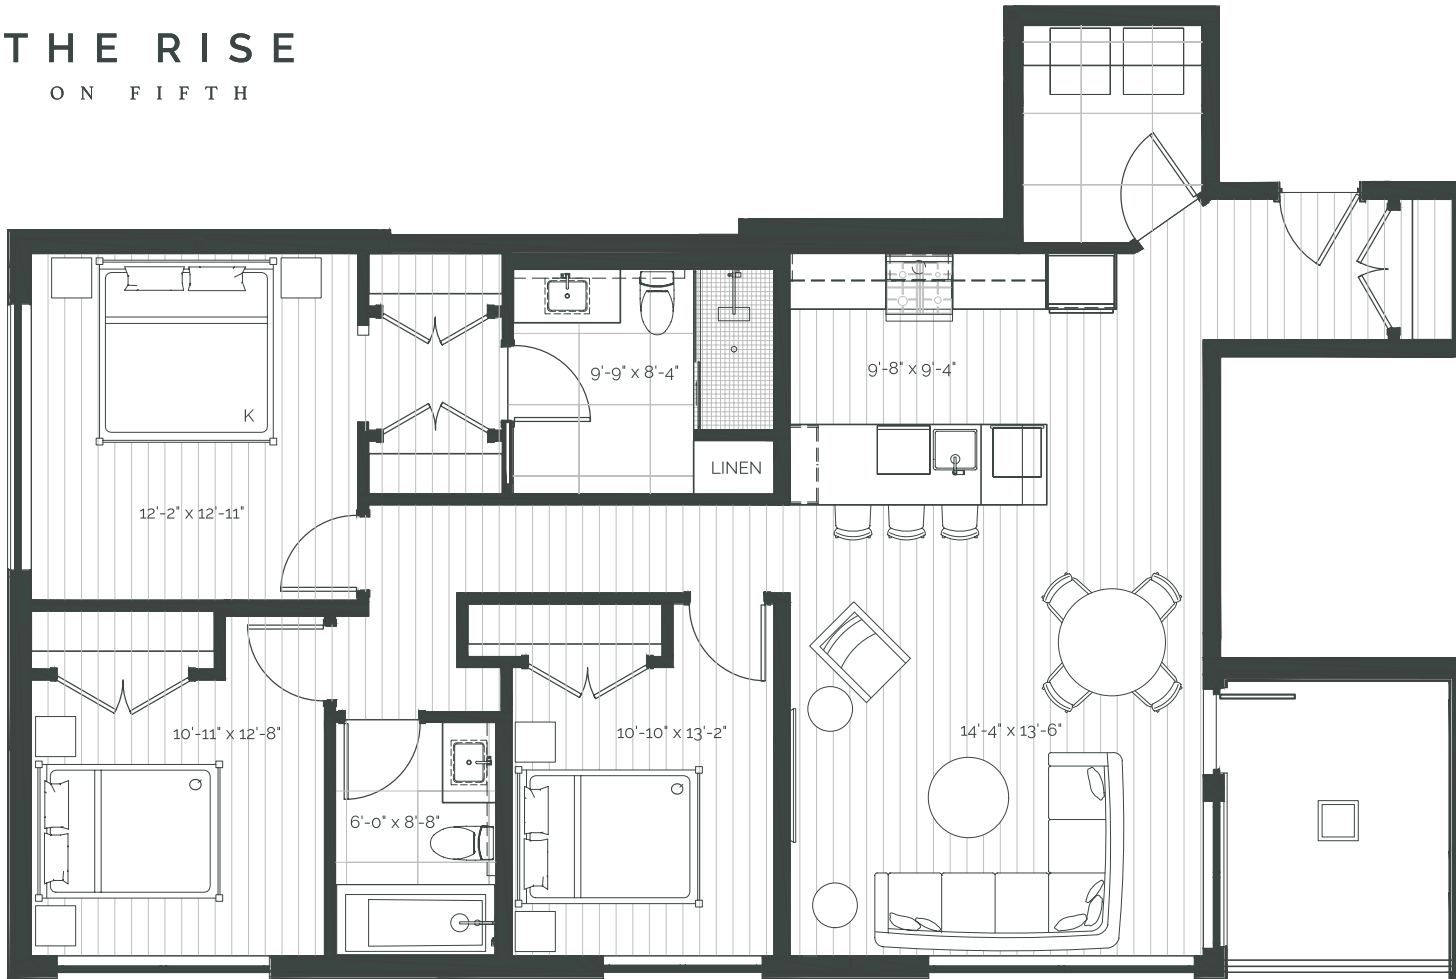

**THE RISE**  
ON FIFTH

## Suite 105 – 3 Bedroom

SUITE AREA: 1351 FT<sup>2</sup> | PATIO AREA: 99 FT<sup>2</sup>

**THE RISE**  
ON FIFTH

## Suite 106 – 3 Bedroom + Den

SUITE AREA: 1391 FT<sup>2</sup> | PATIO AREA: 196 FT<sup>2</sup>

**THE RISE**  
ON FIFTH

## Suite 107 – 3 Bedroom + Den

SUITE AREA: 1391 FT<sup>2</sup> | PATIO AREA: 196 FT<sup>2</sup>

THE RISE  
ON FIFTH