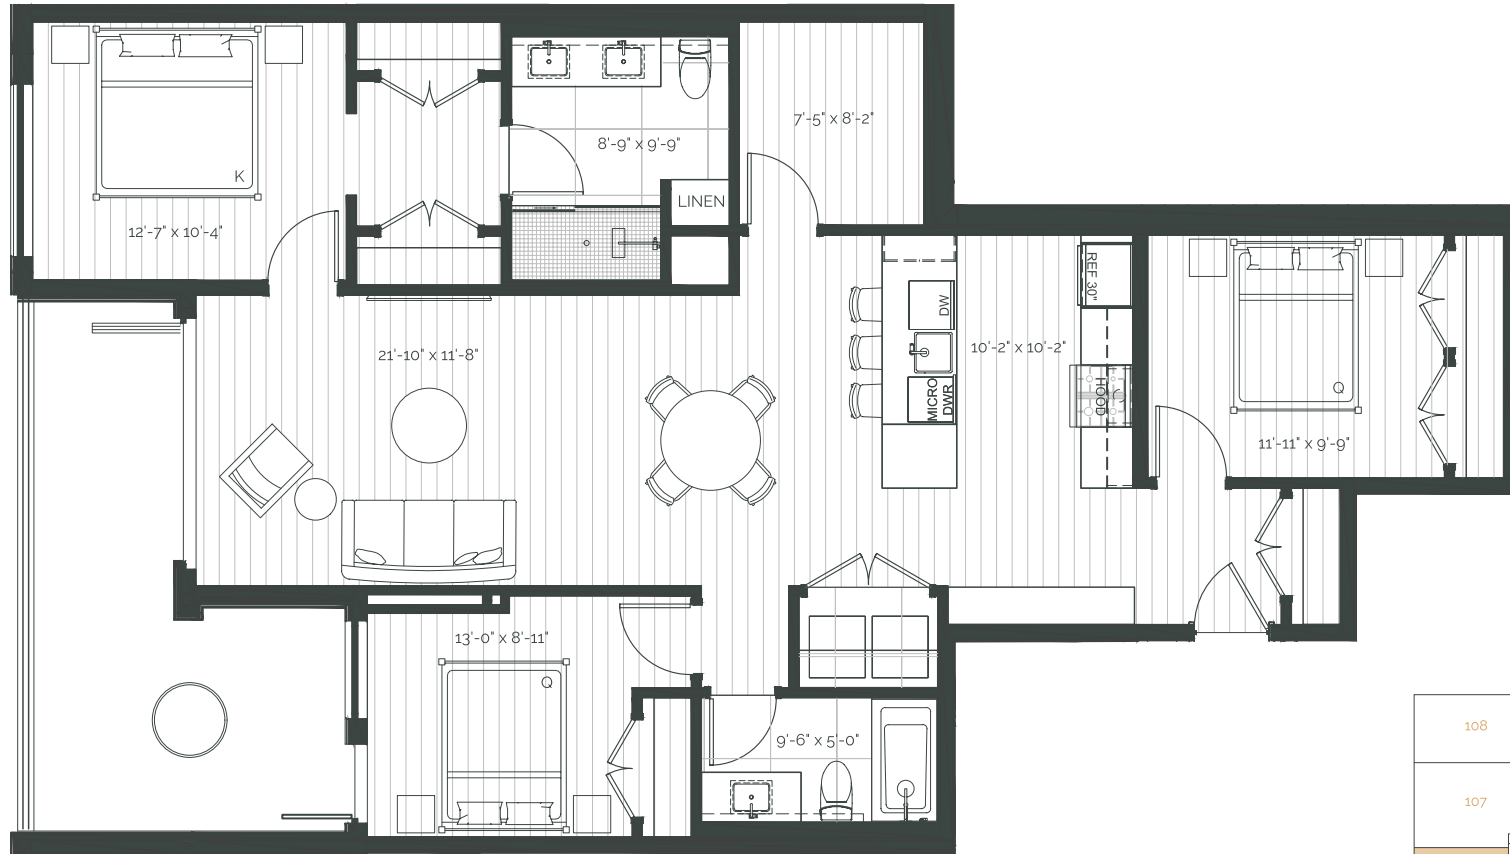

## Suite 105 – 3 Bedroom

SUITE AREA: 1351 FT<sup>2</sup> | PATIO AREA: 99 FT<sup>2</sup>

**THE RISE**  
ON FIFTH

## Suite 106 – 3 Bedroom + Den

SUITE AREA: 1391 FT<sup>2</sup> | PATIO AREA: 196 FT<sup>2</sup>

**THE RISE**  
ON FIFTH

## Suite 107 – 3 Bedroom + Den

SUITE AREA: 1391 FT<sup>2</sup> | PATIO AREA: 196 FT<sup>2</sup>

THE RISE  
ON FIFTH

## Suite 108 – 3 Bedroom

SUITE AREA: 1301 FT<sup>2</sup> | PATIO AREA: 84 FT<sup>2</sup>