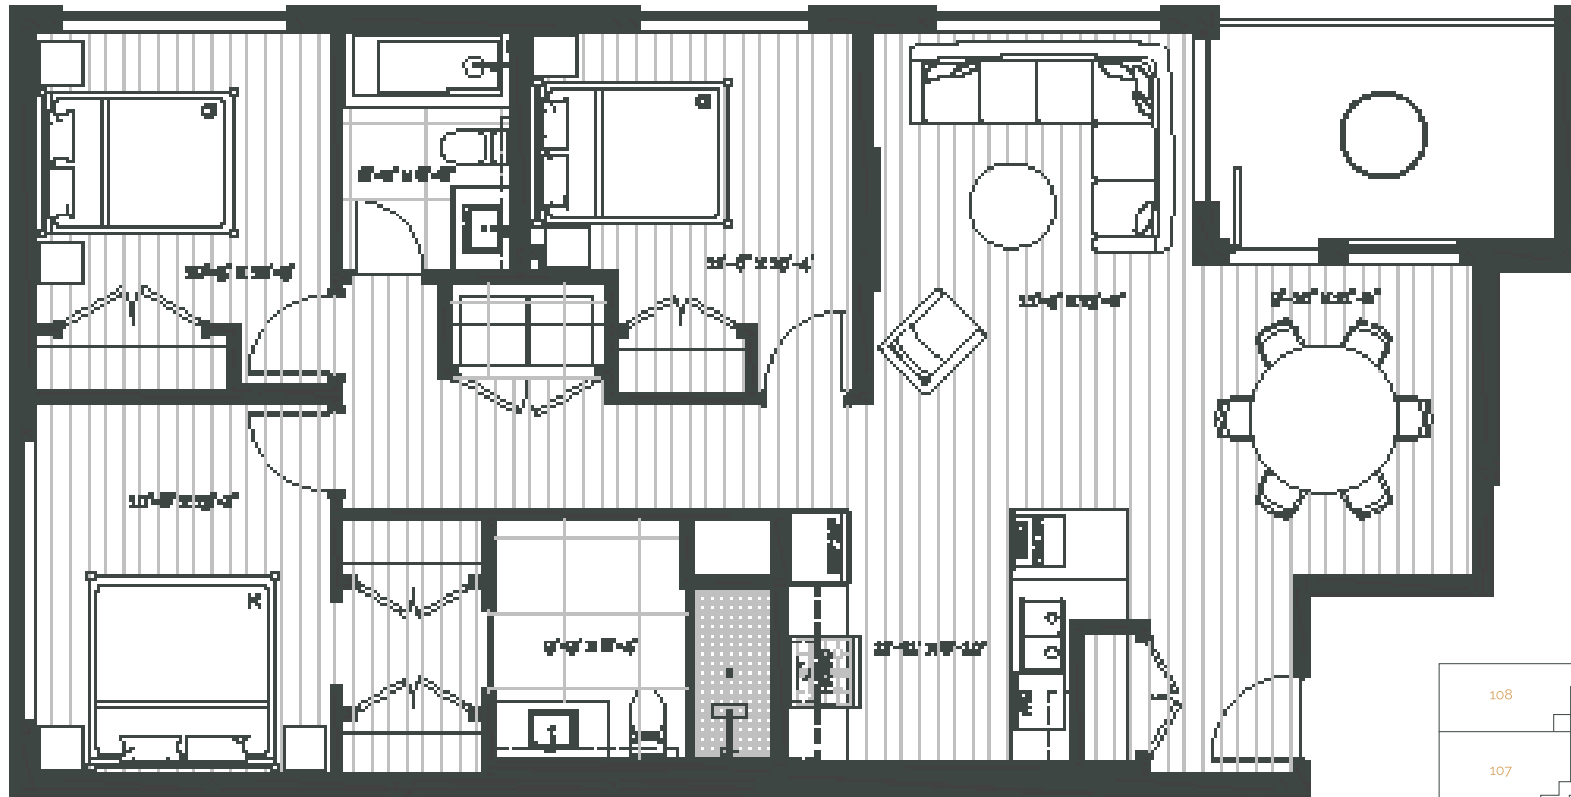

## Suite 105 – 3 Bedroom

SUITE AREA: 1351 FT<sup>2</sup> | PATIO AREA: 99 FT<sup>2</sup>

**THE RISE**  
ON FIFTH

## Suite 106 – 3 Bedroom + Den

SUITE AREA: 1391 FT<sup>2</sup> | PATIO AREA: 196 FT<sup>2</sup>

**THE RISE**  
ON FIFTH

## Suite 107 – 3 Bedroom + Den

SUITE AREA: 1391 FT<sup>2</sup> | PATIO AREA: 196 FT<sup>2</sup>

THE RISE  
ON FIFTH

## Suite 108 – 3 Bedroom

SUITE AREA: 1301 FT<sup>2</sup> | PATIO AREA: 84 FT<sup>2</sup>