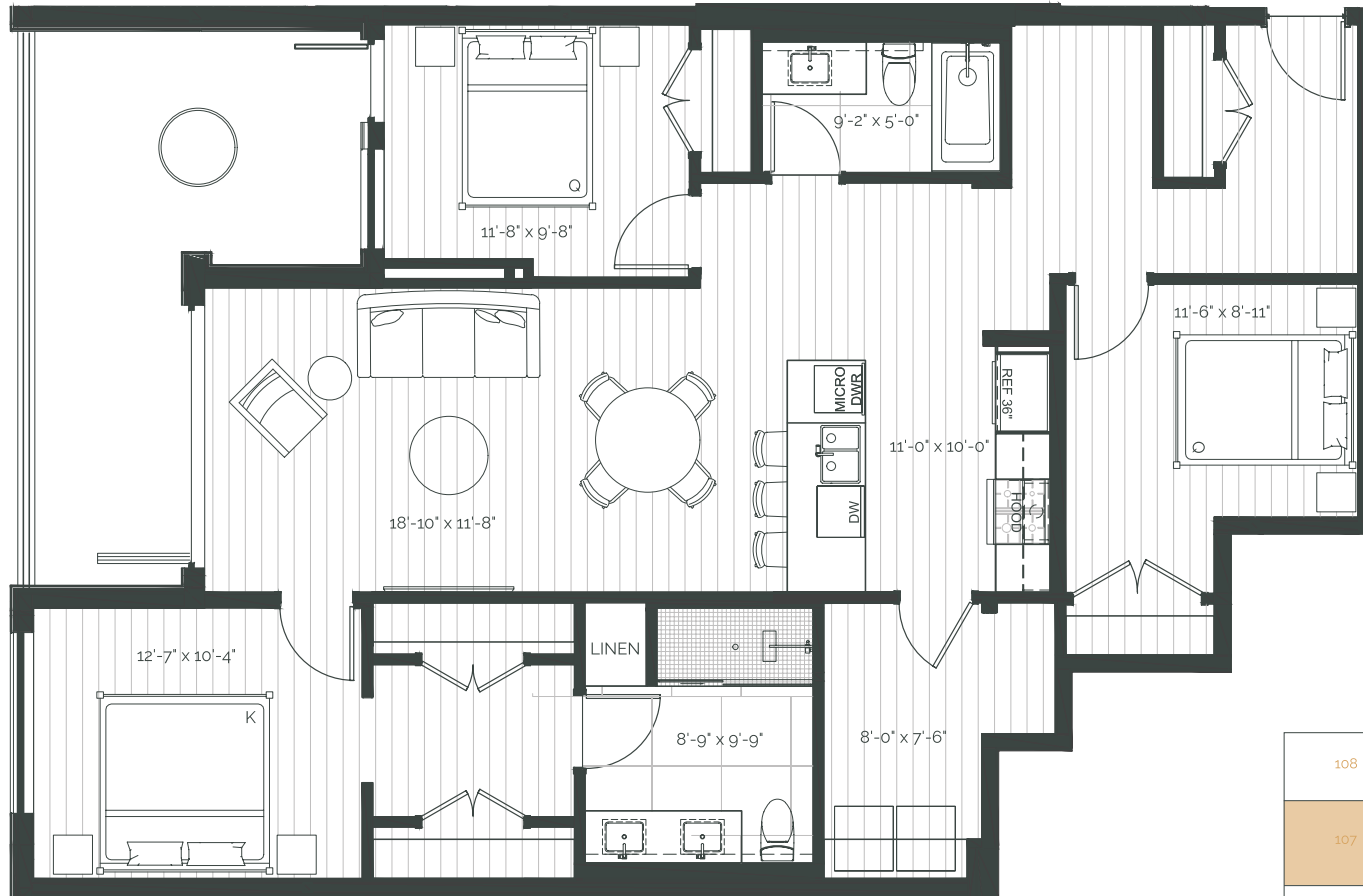

## Suite 105 – 3 Bedroom

SUITE AREA: 1351 FT<sup>2</sup> | PATIO AREA: 99 FT<sup>2</sup>

**THE RISE**  
ON FIFTH

## Suite 106 – 3 Bedroom + Den

SUITE AREA: 1391 FT<sup>2</sup> | PATIO AREA: 196 FT<sup>2</sup>

**THE RISE**  
ON FIFTH

## Suite 107 – 3 Bedroom + Den

SUITE AREA: 1391 FT<sup>2</sup> | PATIO AREA: 196 FT<sup>2</sup>

THE RISE  
ON FIFTH

## Suite 108 – 3 Bedroom

SUITE AREA: 1301 FT<sup>2</sup> | PATIO AREA: 84 FT<sup>2</sup>