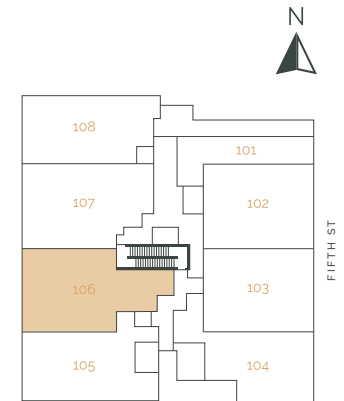

## Suite 105 – 3 Bedroom

SUITE AREA: 1351 FT<sup>2</sup> | PATIO AREA: 99 FT<sup>2</sup>

**THE RISE**  
ON FIFTH

## Suite 106 – 3 Bedroom + Den

SUITE AREA: 1391 FT<sup>2</sup> | PATIO AREA: 196 FT<sup>2</sup>

**THE RISE**  
ON FIFTH

## Suite 107 – 3 Bedroom + Den

SUITE AREA: 1391 FT<sup>2</sup> | PATIO AREA: 196 FT<sup>2</sup>

THE RISE  
ON FIFTH

## Suite 108 – 3 Bedroom

SUITE AREA: 1301 FT<sup>2</sup> | PATIO AREA: 84 FT<sup>2</sup>