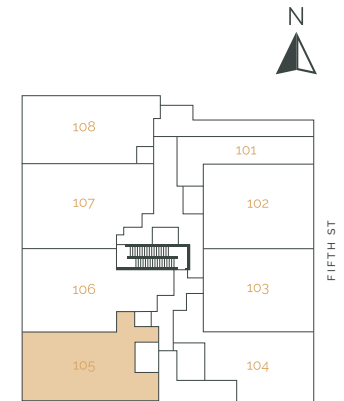

## Suite 105 – 3 Bedroom

SUITE AREA: 1351 FT<sup>2</sup> | PATIO AREA: 99 FT<sup>2</sup>

**THE RISE**  
ON FIFTH

## Suite 106 – 3 Bedroom + Den

SUITE AREA: 1391 FT<sup>2</sup> | PATIO AREA: 196 FT<sup>2</sup>

**THE RISE**  
ON FIFTH

## Suite 107 – 3 Bedroom + Den

SUITE AREA: 1391 FT<sup>2</sup> | PATIO AREA: 196 FT<sup>2</sup>

THE RISE  
ON FIFTH

## Suite 108 – 3 Bedroom

SUITE AREA: 1301 FT<sup>2</sup> | PATIO AREA: 84 FT<sup>2</sup>