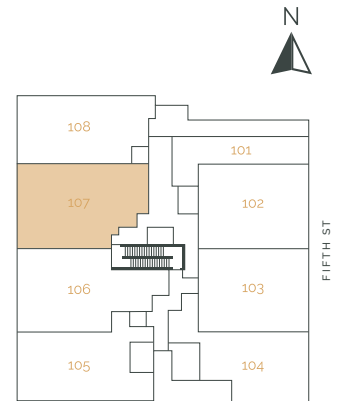

## Suite 105 – 3 Bedroom

SUITE AREA: 1351 FT<sup>2</sup> | PATIO AREA: 99 FT<sup>2</sup>

**THE RISE**  
ON FIFTH

## Suite 106 – 3 Bedroom + Den

SUITE AREA: 1391 FT<sup>2</sup> | PATIO AREA: 196 FT<sup>2</sup>

**THE RISE**  
ON FIFTH

## Suite 107 – 3 Bedroom + Den

SUITE AREA: 1391 FT<sup>2</sup> | PATIO AREA: 196 FT<sup>2</sup>

THE RISE  
ON FIFTH

## Suite 108 – 3 Bedroom

SUITE AREA: 1301 FT<sup>2</sup> | PATIO AREA: 84 FT<sup>2</sup>