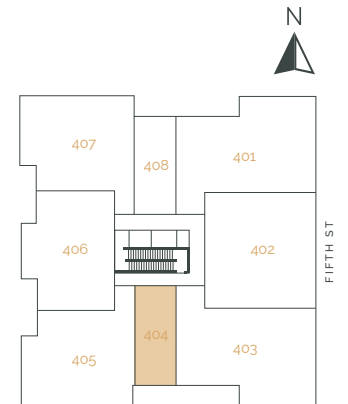

THE RISE
ON FIFTH

Suite 101 – Studio

SUITE AREA: 480 FT² | PATIO AREA: 196 FT²

THE RISE
ON FIFTH

Suite 104 – 1 Bedroom

SUITE AREA: 865 FT² | PATIO AREA: 384 FT²

THE RISE
ON FIFTH

Suite 205 – 1 Bedroom

SUITE AREA: 634 FT² | PATIO AREA: 48 FT²

THE RISE
ON FIFTH

Suite 210 – 1 Bedroom

SUITE AREA: 650 FT² | PATIO AREA: 48 FT²

THE RISE
ON FIFTH

Suite 305 – 1 Bedroom

SUITE AREA: 634 FT² | PATIO AREA: 48 FT²

THE RISE
ON FIFTH

Suite 310 – 1 Bedroom

SUITE AREA: 650 FT² | PATIO AREA: 48 FT²

THE RISE
ON FIFTH

Suite 404 – 1 Bedroom

SUITE AREA: 567 FT² | PATIO AREA: 49 FT²

THE RISE
ON FIFTH

Suite 408 – 1 Bedroom

SUITE AREA: 587 FT² | PATIO AREA: 49 FT²