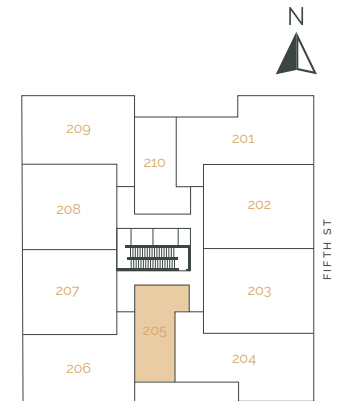

THE RISE
ON FIFTH

Suite 101 – Studio

SUITE AREA: 480 FT² | PATIO AREA: 196 FT²

THE RISE
ON FIFTH

Suite 104 – 1 Bedroom

SUITE AREA: 865 FT² | PATIO AREA: 384 FT²

THE RISE
ON FIFTH

Suite 205 – 1 Bedroom

SUITE AREA: 634 FT² | PATIO AREA: 48 FT²

THE RISE
ON FIFTH

Suite 210 – 1 Bedroom

SUITE AREA: 650 FT² | PATIO AREA: 48 FT²

THE RISE
ON FIFTH

Suite 305 – 1 Bedroom

SUITE AREA: 634 FT² | PATIO AREA: 48 FT²

THE RISE
ON FIFTH

Suite 310 – 1 Bedroom

SUITE AREA: 650 FT² | PATIO AREA: 48 FT²

THE RISE
ON FIFTH

Suite 404 – 1 Bedroom

SUITE AREA: 567 FT² | PATIO AREA: 49 FT²

THE RISE
ON FIFTH

Suite 408 – 1 Bedroom

SUITE AREA: 587 FT² | PATIO AREA: 49 FT²