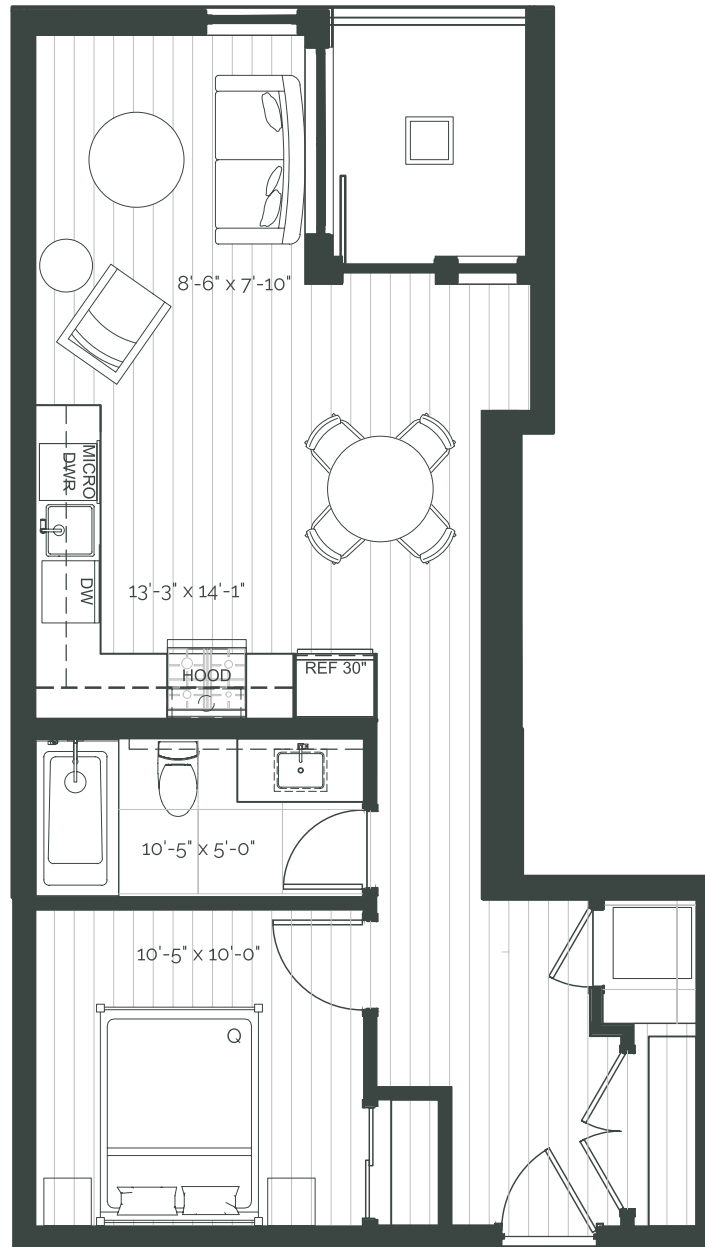

THE RISE
ON FIFTH

Suite 101 – Studio

SUITE AREA: 480 FT² | PATIO AREA: 196 FT²

THE RISE
ON FIFTH

Suite 104 – 1 Bedroom

SUITE AREA: 865 FT² | PATIO AREA: 384 FT²

THE RISE
ON FIFTH

Suite 205 – 1 Bedroom

SUITE AREA: 634 FT² | PATIO AREA: 48 FT²

THE RISE
ON FIFTH

Suite 210 – 1 Bedroom

SUITE AREA: 650 FT² | PATIO AREA: 48 FT²

THE RISE
ON FIFTH

Suite 305 – 1 Bedroom

SUITE AREA: 634 FT² | PATIO AREA: 48 FT²

THE RISE
ON FIFTH

Suite 310 – 1 Bedroom

SUITE AREA: 650 FT² | PATIO AREA: 48 FT²

THE RISE
ON FIFTH

Suite 404 – 1 Bedroom

SUITE AREA: 567 FT² | PATIO AREA: 49 FT²

THE RISE
ON FIFTH

Suite 408 – 1 Bedroom

SUITE AREA: 587 FT² | PATIO AREA: 49 FT²