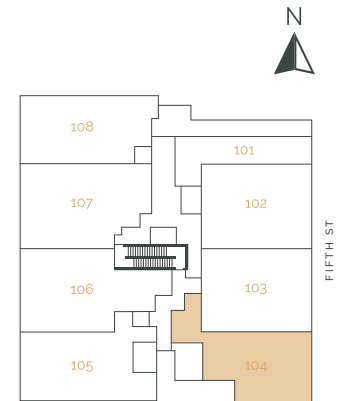

THE RISE
ON FIFTH

Suite 101 – Studio

SUITE AREA: 480 FT² | PATIO AREA: 196 FT²

THE RISE
ON FIFTH

Suite 104 – 1 Bedroom

SUITE AREA: 865 FT² | PATIO AREA: 384 FT²

THE RISE
ON FIFTH

Suite 205 – 1 Bedroom

SUITE AREA: 634 FT² | PATIO AREA: 48 FT²

THE RISE
ON FIFTH

Suite 210 – 1 Bedroom

SUITE AREA: 650 FT² | PATIO AREA: 48 FT²

THE RISE
ON FIFTH

Suite 305 – 1 Bedroom

SUITE AREA: 634 FT² | PATIO AREA: 48 FT²

THE RISE
ON FIFTH

Suite 310 – 1 Bedroom

SUITE AREA: 650 FT² | PATIO AREA: 48 FT²

THE RISE
ON FIFTH

Suite 404 – 1 Bedroom

SUITE AREA: 567 FT² | PATIO AREA: 49 FT²

THE RISE
ON FIFTH

Suite 408 – 1 Bedroom

SUITE AREA: 587 FT² | PATIO AREA: 49 FT²