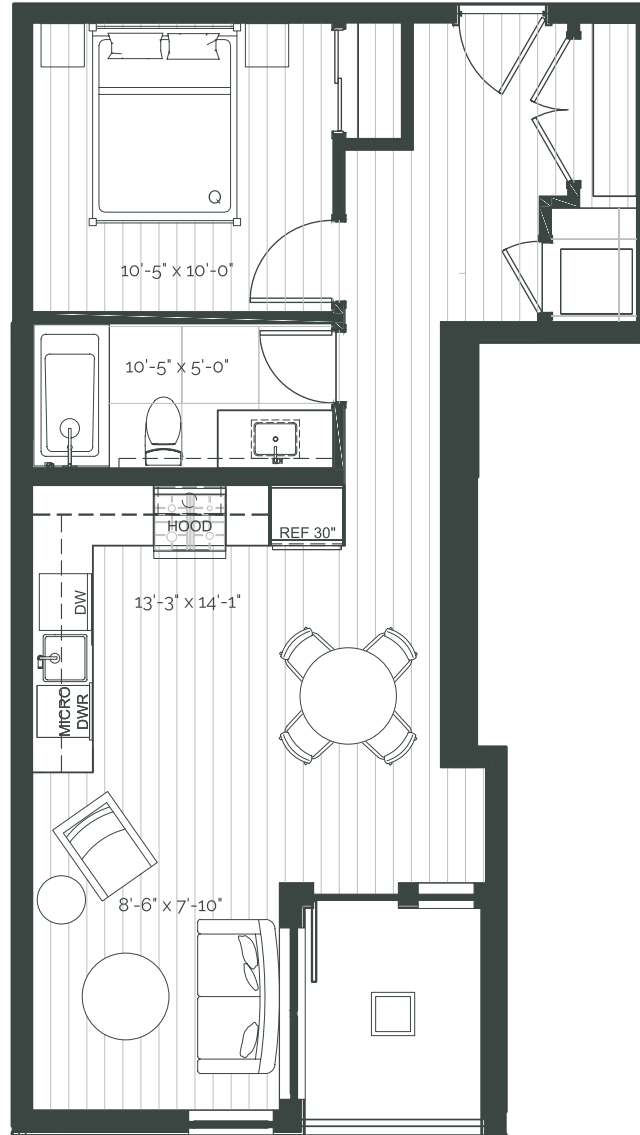

THE RISE
ON FIFTH

Suite 101 – Studio

SUITE AREA: 480 FT² | PATIO AREA: 196 FT²

THE RISE
ON FIFTH

Suite 104 – 1 Bedroom

SUITE AREA: 865 FT² | PATIO AREA: 384 FT²

THE RISE
ON FIFTH

Suite 205 – 1 Bedroom

SUITE AREA: 634 FT² | PATIO AREA: 48 FT²

THE RISE
ON FIFTH

Suite 210 – 1 Bedroom

SUITE AREA: 650 FT² | PATIO AREA: 48 FT²

THE RISE
ON FIFTH

Suite 305 – 1 Bedroom

SUITE AREA: 634 FT² | PATIO AREA: 48 FT²

THE RISE
ON FIFTH

Suite 310 – 1 Bedroom

SUITE AREA: 650 FT² | PATIO AREA: 48 FT²

THE RISE
ON FIFTH

Suite 404 – 1 Bedroom

SUITE AREA: 567 FT² | PATIO AREA: 49 FT²

THE RISE
ON FIFTH

Suite 408 – 1 Bedroom

SUITE AREA: 587 FT² | PATIO AREA: 49 FT²