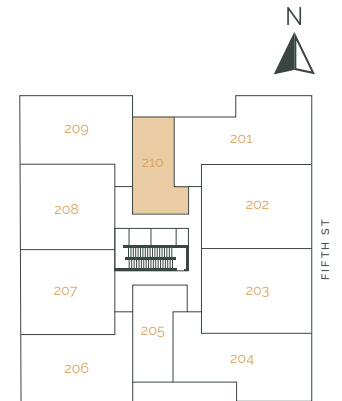

THE RISE
ON FIFTH

Suite 101 – Studio

SUITE AREA: 480 FT² | PATIO AREA: 196 FT²

THE RISE
ON FIFTH

Suite 104 – 1 Bedroom

SUITE AREA: 865 FT² | PATIO AREA: 384 FT²

THE RISE
ON FIFTH

Suite 205 – 1 Bedroom

SUITE AREA: 634 FT² | PATIO AREA: 48 FT²

THE RISE
ON FIFTH

Suite 210 – 1 Bedroom

SUITE AREA: 650 FT² | PATIO AREA: 48 FT²

THE RISE
ON FIFTH

Suite 305 – 1 Bedroom

SUITE AREA: 634 FT² | PATIO AREA: 48 FT²

THE RISE
ON FIFTH

Suite 310 – 1 Bedroom

SUITE AREA: 650 FT² | PATIO AREA: 48 FT²

THE RISE
ON FIFTH

Suite 404 – 1 Bedroom

SUITE AREA: 567 FT² | PATIO AREA: 49 FT²

THE RISE
ON FIFTH

Suite 408 – 1 Bedroom

SUITE AREA: 587 FT² | PATIO AREA: 49 FT²