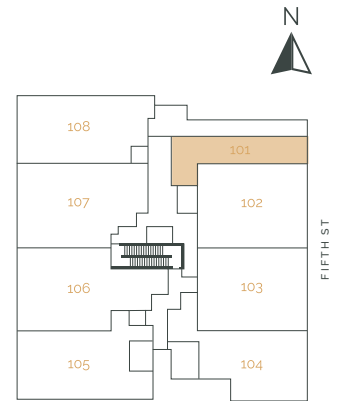

THE RISE
ON FIFTH

Suite 101 – Studio

SUITE AREA: 480 FT² | PATIO AREA: 196 FT²

THE RISE
ON FIFTH

Suite 104 – 1 Bedroom

SUITE AREA: 865 FT² | PATIO AREA: 384 FT²

THE RISE
ON FIFTH

Suite 205 – 1 Bedroom

SUITE AREA: 634 FT² | PATIO AREA: 48 FT²

THE RISE
ON FIFTH

Suite 210 – 1 Bedroom

SUITE AREA: 650 FT² | PATIO AREA: 48 FT²

THE RISE
ON FIFTH

Suite 305 – 1 Bedroom

SUITE AREA: 634 FT² | PATIO AREA: 48 FT²

THE RISE
ON FIFTH

Suite 310 – 1 Bedroom

SUITE AREA: 650 FT² | PATIO AREA: 48 FT²

THE RISE
ON FIFTH

Suite 404 – 1 Bedroom

SUITE AREA: 567 FT² | PATIO AREA: 49 FT²

THE RISE
ON FIFTH

Suite 408 – 1 Bedroom

SUITE AREA: 587 FT² | PATIO AREA: 49 FT²