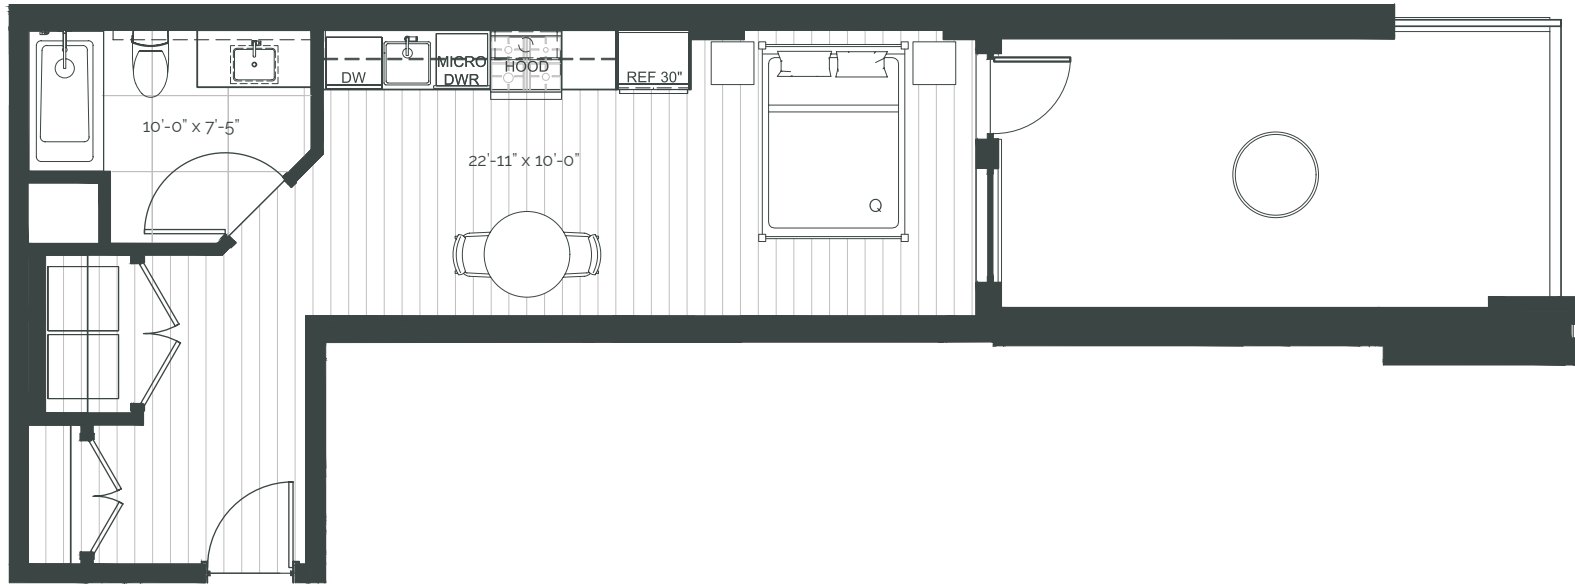

THE RISE
ON FIFTH

Suite 101 – Studio

SUITE AREA: 480 FT² | PATIO AREA: 196 FT²

THE RISE
ON FIFTH

Suite 104 – 1 Bedroom

SUITE AREA: 865 FT² | PATIO AREA: 384 FT²

THE RISE
ON FIFTH

Suite 205 – 1 Bedroom

SUITE AREA: 634 FT² | PATIO AREA: 48 FT²

THE RISE
ON FIFTH

Suite 210 – 1 Bedroom

SUITE AREA: 650 FT² | PATIO AREA: 48 FT²

THE RISE
ON FIFTH

Suite 305 – 1 Bedroom

SUITE AREA: 634 FT² | PATIO AREA: 48 FT²

THE RISE
ON FIFTH

Suite 310 – 1 Bedroom

SUITE AREA: 650 FT² | PATIO AREA: 48 FT²

THE RISE
ON FIFTH

Suite 404 – 1 Bedroom

SUITE AREA: 567 FT² | PATIO AREA: 49 FT²

THE RISE
ON FIFTH

Suite 408 – 1 Bedroom

SUITE AREA: 587 FT² | PATIO AREA: 49 FT²