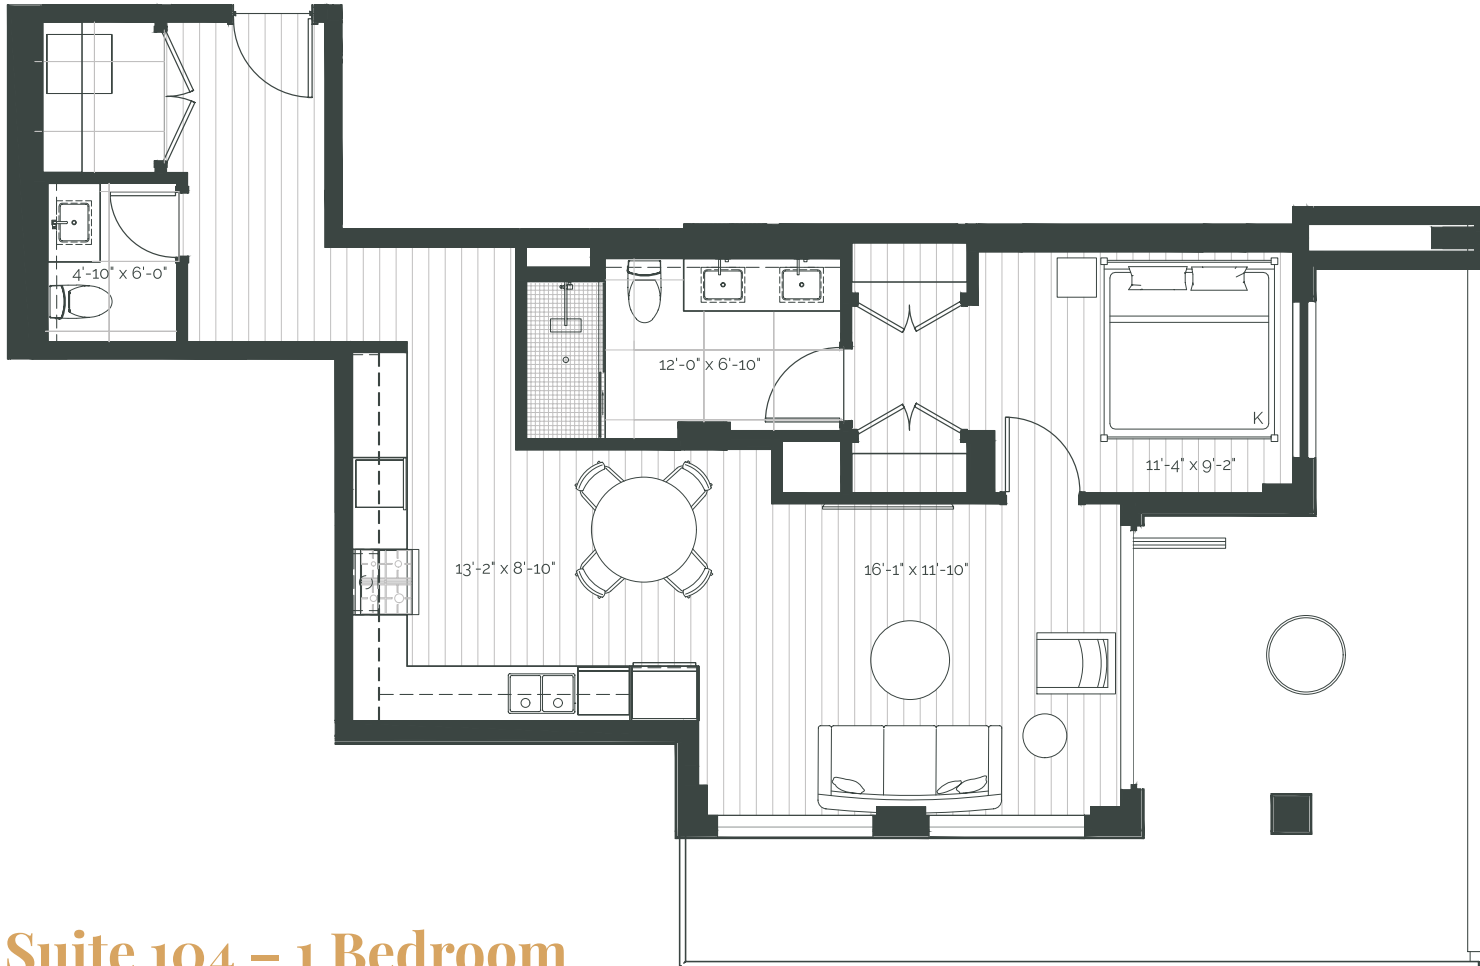

THE RISE
ON FIFTH

Suite 101 – Studio

SUITE AREA: 480 FT² | PATIO AREA: 196 FT²

THE RISE
ON FIFTH

Suite 104 – 1 Bedroom

SUITE AREA: 865 FT² | PATIO AREA: 384 FT²

THE RISE
ON FIFTH

Suite 205 – 1 Bedroom

SUITE AREA: 634 FT² | PATIO AREA: 48 FT²

THE RISE
ON FIFTH

Suite 210 – 1 Bedroom

SUITE AREA: 650 FT² | PATIO AREA: 48 FT²

THE RISE
ON FIFTH

Suite 305 – 1 Bedroom

SUITE AREA: 634 FT² | PATIO AREA: 48 FT²

THE RISE
ON FIFTH

Suite 310 – 1 Bedroom

SUITE AREA: 650 FT² | PATIO AREA: 48 FT²

THE RISE
ON FIFTH

Suite 404 – 1 Bedroom

SUITE AREA: 567 FT² | PATIO AREA: 49 FT²

THE RISE
ON FIFTH

Suite 408 – 1 Bedroom

SUITE AREA: 587 FT² | PATIO AREA: 49 FT²