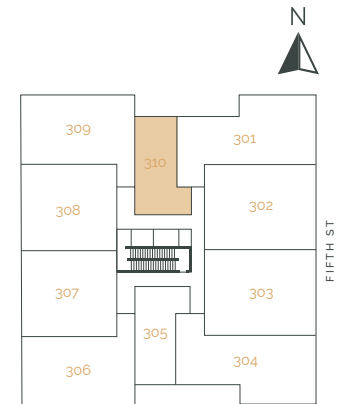

THE RISE
ON FIFTH

Suite 101 – Studio

SUITE AREA: 480 FT² | PATIO AREA: 196 FT²

THE RISE
ON FIFTH

Suite 104 – 1 Bedroom

SUITE AREA: 865 FT² | PATIO AREA: 384 FT²

THE RISE
ON FIFTH

Suite 205 – 1 Bedroom

SUITE AREA: 634 FT² | PATIO AREA: 48 FT²

THE RISE
ON FIFTH

Suite 210 – 1 Bedroom

SUITE AREA: 650 FT² | PATIO AREA: 48 FT²

THE RISE
ON FIFTH

Suite 305 – 1 Bedroom

SUITE AREA: 634 FT² | PATIO AREA: 48 FT²

THE RISE
ON FIFTH

Suite 310 – 1 Bedroom

SUITE AREA: 650 FT² | PATIO AREA: 48 FT²

THE RISE
ON FIFTH

Suite 404 – 1 Bedroom

SUITE AREA: 567 FT² | PATIO AREA: 49 FT²

THE RISE
ON FIFTH

Suite 408 – 1 Bedroom

SUITE AREA: 587 FT² | PATIO AREA: 49 FT²