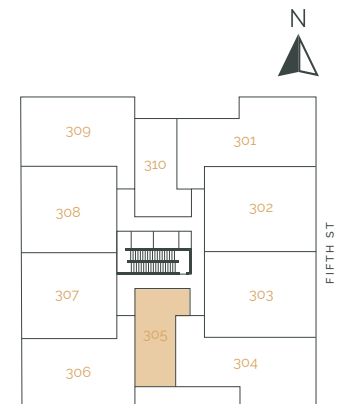

THE RISE
ON FIFTH

Suite 101 – Studio

SUITE AREA: 480 FT² | PATIO AREA: 196 FT²

THE RISE
ON FIFTH

Suite 104 – 1 Bedroom

SUITE AREA: 865 FT² | PATIO AREA: 384 FT²

THE RISE
ON FIFTH

Suite 205 – 1 Bedroom

SUITE AREA: 634 FT² | PATIO AREA: 48 FT²

THE RISE
ON FIFTH

Suite 210 – 1 Bedroom

SUITE AREA: 650 FT² | PATIO AREA: 48 FT²

THE RISE
ON FIFTH

Suite 305 – 1 Bedroom

SUITE AREA: 634 FT² | PATIO AREA: 48 FT²

THE RISE
ON FIFTH

Suite 310 – 1 Bedroom

SUITE AREA: 650 FT² | PATIO AREA: 48 FT²

THE RISE
ON FIFTH

Suite 404 – 1 Bedroom

SUITE AREA: 567 FT² | PATIO AREA: 49 FT²

THE RISE
ON FIFTH

Suite 408 – 1 Bedroom

SUITE AREA: 587 FT² | PATIO AREA: 49 FT²