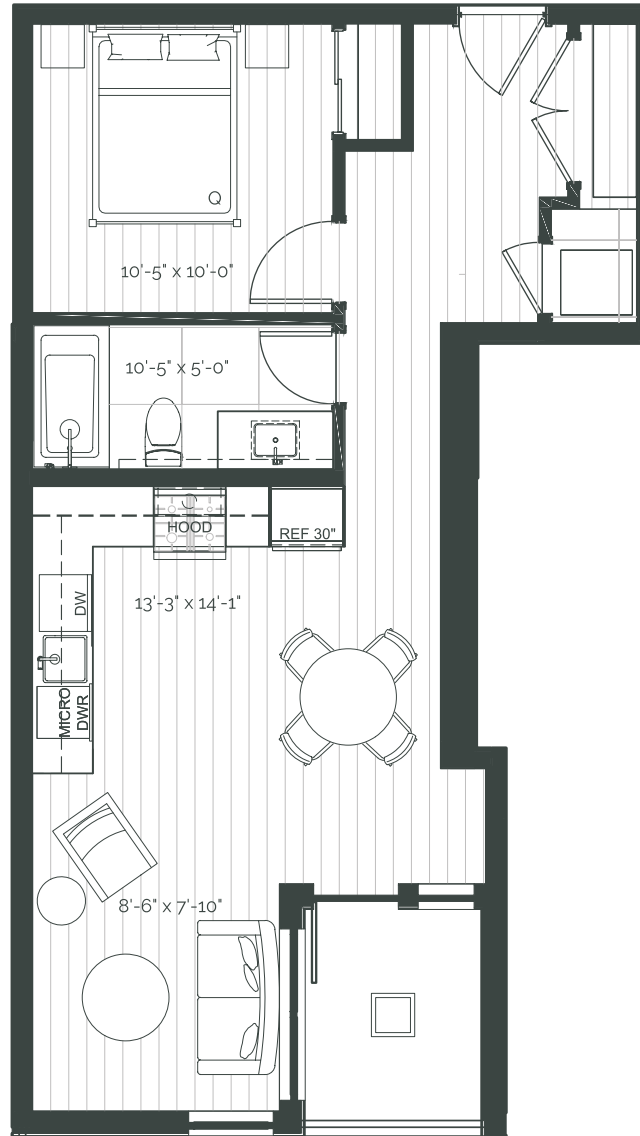

THE RISE
ON FIFTH

Suite 101 – Studio

SUITE AREA: 480 FT² | PATIO AREA: 196 FT²

THE RISE
ON FIFTH

Suite 104 – 1 Bedroom

SUITE AREA: 865 FT² | PATIO AREA: 384 FT²

THE RISE
ON FIFTH

Suite 205 – 1 Bedroom

SUITE AREA: 634 FT² | PATIO AREA: 48 FT²

THE RISE
ON FIFTH

Suite 210 – 1 Bedroom

SUITE AREA: 650 FT² | PATIO AREA: 48 FT²

THE RISE
ON FIFTH

Suite 305 – 1 Bedroom

SUITE AREA: 634 FT² | PATIO AREA: 48 FT²

THE RISE
ON FIFTH

Suite 310 – 1 Bedroom

SUITE AREA: 650 FT² | PATIO AREA: 48 FT²

THE RISE
ON FIFTH

Suite 404 – 1 Bedroom

SUITE AREA: 567 FT² | PATIO AREA: 49 FT²

THE RISE
ON FIFTH

Suite 408 – 1 Bedroom

SUITE AREA: 587 FT² | PATIO AREA: 49 FT²