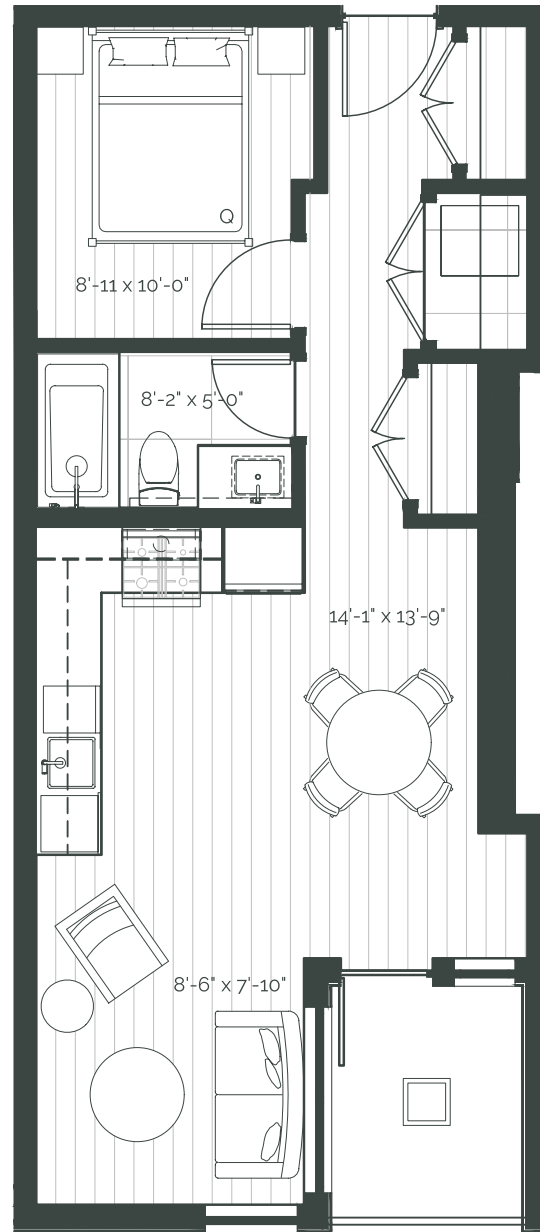

THE RISE
ON FIFTH

Suite 101 – Studio

SUITE AREA: 480 FT² | PATIO AREA: 196 FT²

THE RISE
ON FIFTH

Suite 104 – 1 Bedroom

SUITE AREA: 865 FT² | PATIO AREA: 384 FT²

THE RISE
ON FIFTH

Suite 205 – 1 Bedroom

SUITE AREA: 634 FT² | PATIO AREA: 48 FT²

THE RISE
ON FIFTH

Suite 210 – 1 Bedroom

SUITE AREA: 650 FT² | PATIO AREA: 48 FT²

THE RISE
ON FIFTH

Suite 305 – 1 Bedroom

SUITE AREA: 634 FT² | PATIO AREA: 48 FT²

THE RISE
ON FIFTH

Suite 310 – 1 Bedroom

SUITE AREA: 650 FT² | PATIO AREA: 48 FT²

THE RISE
ON FIFTH

Suite 404 – 1 Bedroom

SUITE AREA: 567 FT² | PATIO AREA: 49 FT²

THE RISE
ON FIFTH

Suite 408 – 1 Bedroom

SUITE AREA: 587 FT² | PATIO AREA: 49 FT²